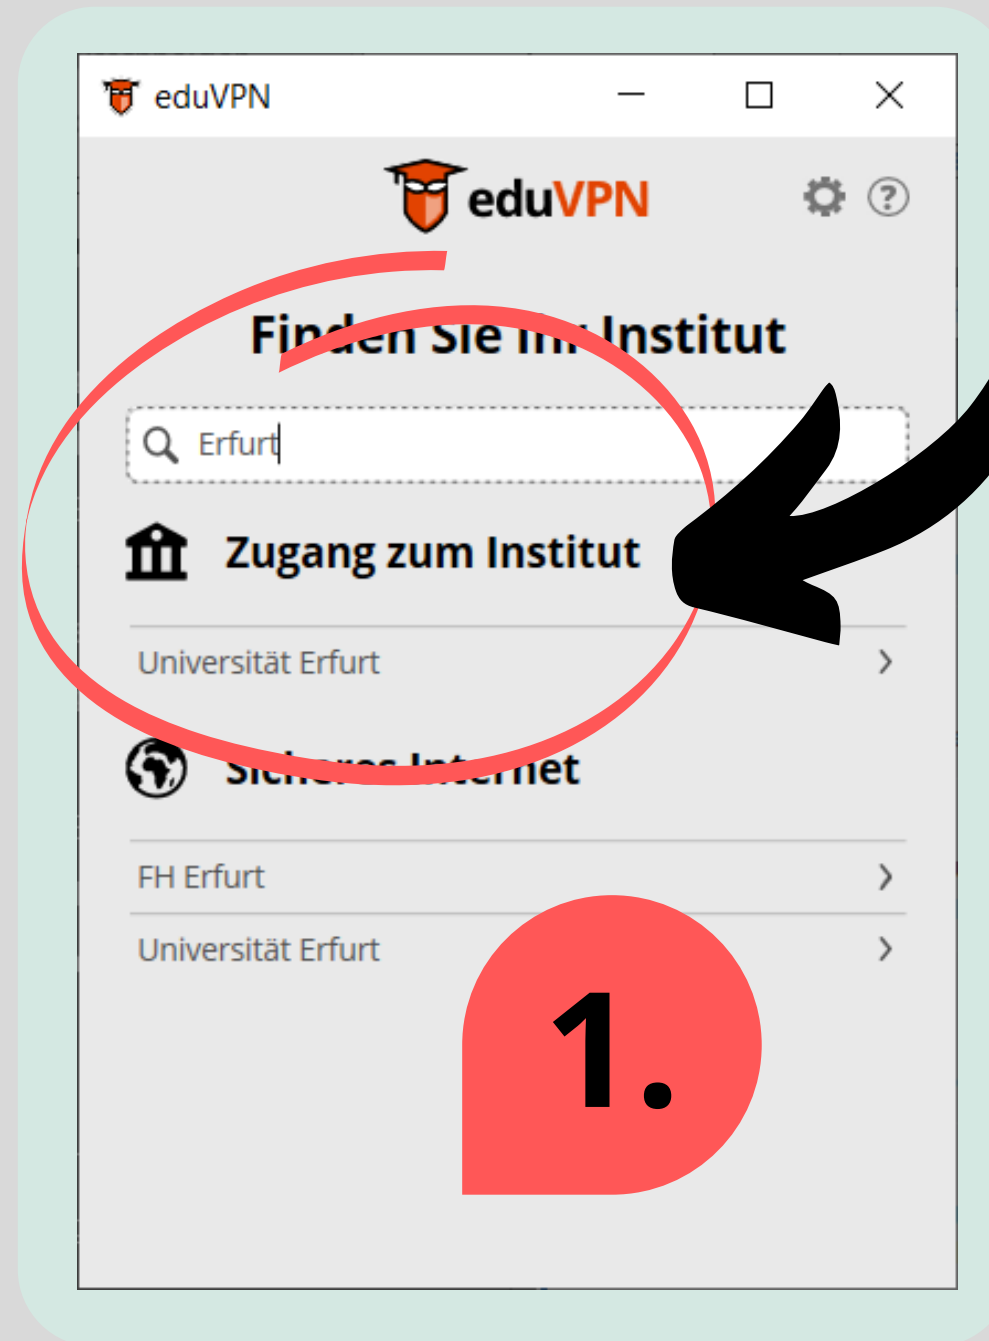

UNIVERSITÄT
ERFURT

Universitätsbibliothek

Shibboleth

Logout

Short cuts for
Chrome, Edge and Firefox

Strg

Entf

Shibboleth does **not allow active logout**, which means you cannot log out of the system yourself. After the session is over, you could delete your private data from the **browsing history**.

UNIVERSITÄT
ERFURT

Universitätsbibliothek

VPN

What does VPN mean?

VPN enables **access to the university network.**

A secure connection makes the mobile device part of the university network.

How does VPN work?

The screenshot shows the eduVPN website interface. At the top, there is a navigation bar with the eduVPN logo and the GÉANT logo. Below the navigation bar, there is a large orange banner with the text "Download eduVPN". Underneath, there are tabs for different operating systems: Windows, macOS, Android, iOS, and Linux. The "Windows" tab is selected, and it shows a Windows logo, the text "Download eduVPN for Windows", and a "Download for Windows" button. A yellow callout box with a black arrow points to the URL eduvpn.org/client-apps.

Download the **client for the eduVPN** from the eduVPN website or from the Play Store/App Store and install it on your device.

**UNIVERSITÄT
ERFURT**

Universitätsbibliothek

VPN

2.

After the installation, start the client, enter **"Erfurt"** in the search and select the **"University of Erfurt/Universität Erfurt"**. Afterwards a browser window opens, which asks for your **university login** (= ELVIS login).