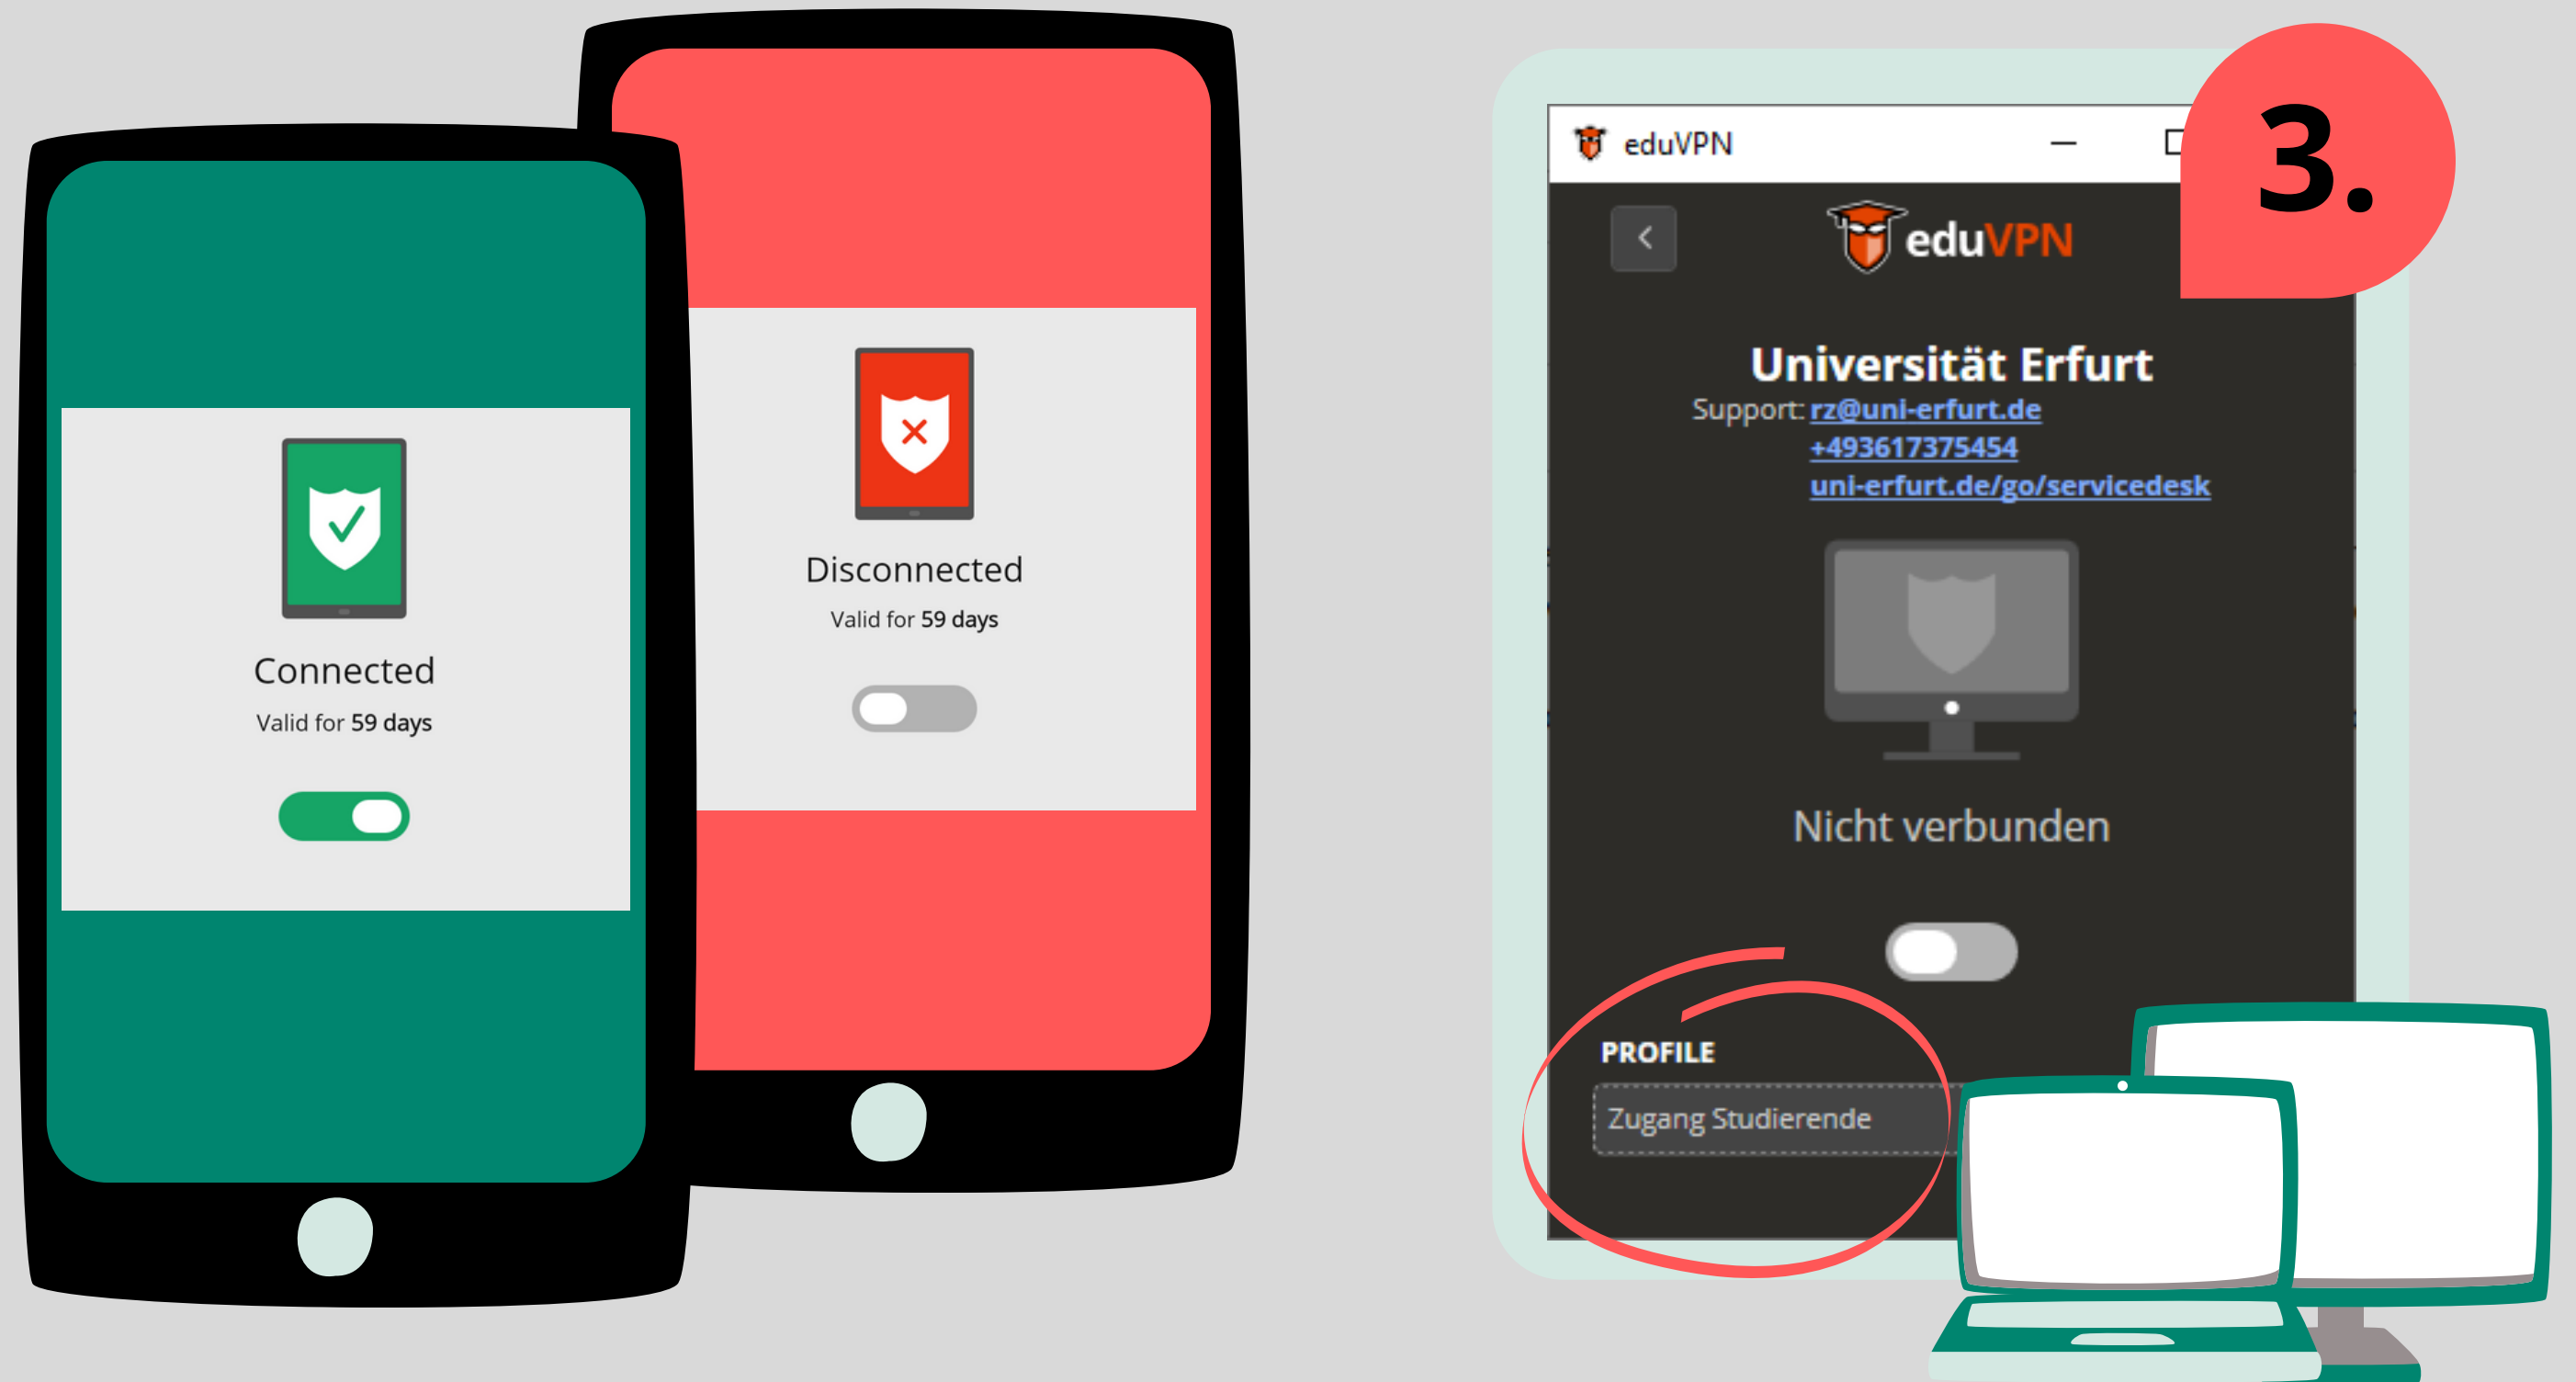

The screenshot shows the eduVPN website interface. At the top, there is a navigation bar with the eduVPN logo and the GÉANT logo. Below the navigation bar, there is a large orange banner with the text "Download eduVPN". Underneath, there are tabs for different operating systems: Windows, macOS, Android, iOS, and Linux. The "Windows" tab is selected, and it shows a Windows logo, the text "Download eduVPN for Windows", and a "Download for Windows" button. A yellow callout box with a black arrow points to the URL eduvpn.org/client-apps.

Download the **client for the eduVPN** from the eduVPN website or from the Play Store/App Store and install it on your device.

**UNIVERSITÄT
ERFURT**

Universitätsbibliothek

VPN

2.

After the installation, start the client, enter **"Erfurt"** in the search and select the **"University of Erfurt/Universität Erfurt"**. Afterwards a browser window opens, which asks for your **university login** (= ELVIS login).

**UNIVERSITÄT
ERFURT**

Universitätsbibliothek

VPN

Now you can **start and end the VPN connection with the slider**.
At the computer select "Zugang Studierende/Mitarbeiter" and then
start eduVPN.

**UNIVERSITÄT
ERFURT**