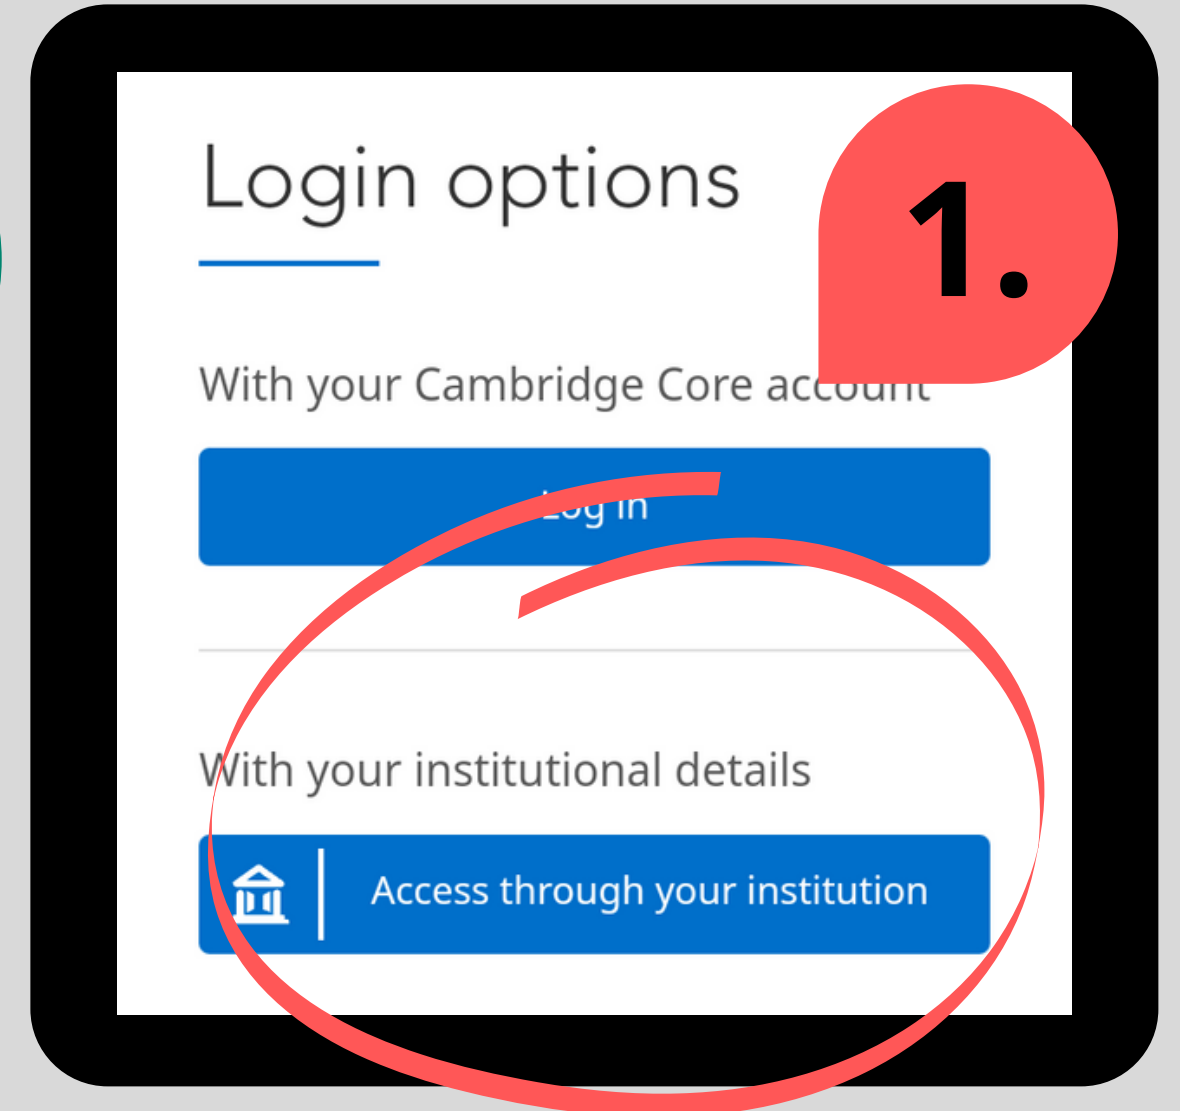

Remote access

Shibboleth does not require any additional software.
The **eduVPN** client is needed for a VPN connection.
Both services work **independent of location and device.**

Shibboleth

What does Shibboleth mean?

An Internet-based **authorization and authentication process** that verifies membership in the university ...

**UNIVERSITÄT
ERFURT**

Universitätsbibliothek

Shibboleth

**UNIVERSITÄT
ERFURT**

Anmelden bei:

Benutzername (Uni-Konto)

Passwort

Anmeldung nicht speichern

Übermittelte Daten anzeigen

Anmelden

... and after **logging in with the university login** (= ELVIS login)
unlocks access to the e-resources of the library.

Shibboleth

How does Shibboleth work?

Log in
Sign up
Get access

The first step is to log in as a member of the University of Erfurt.
The **institutional login** is usually hidden behind "Shibboleth Login", "Institutional Login" or "Login via Institution".