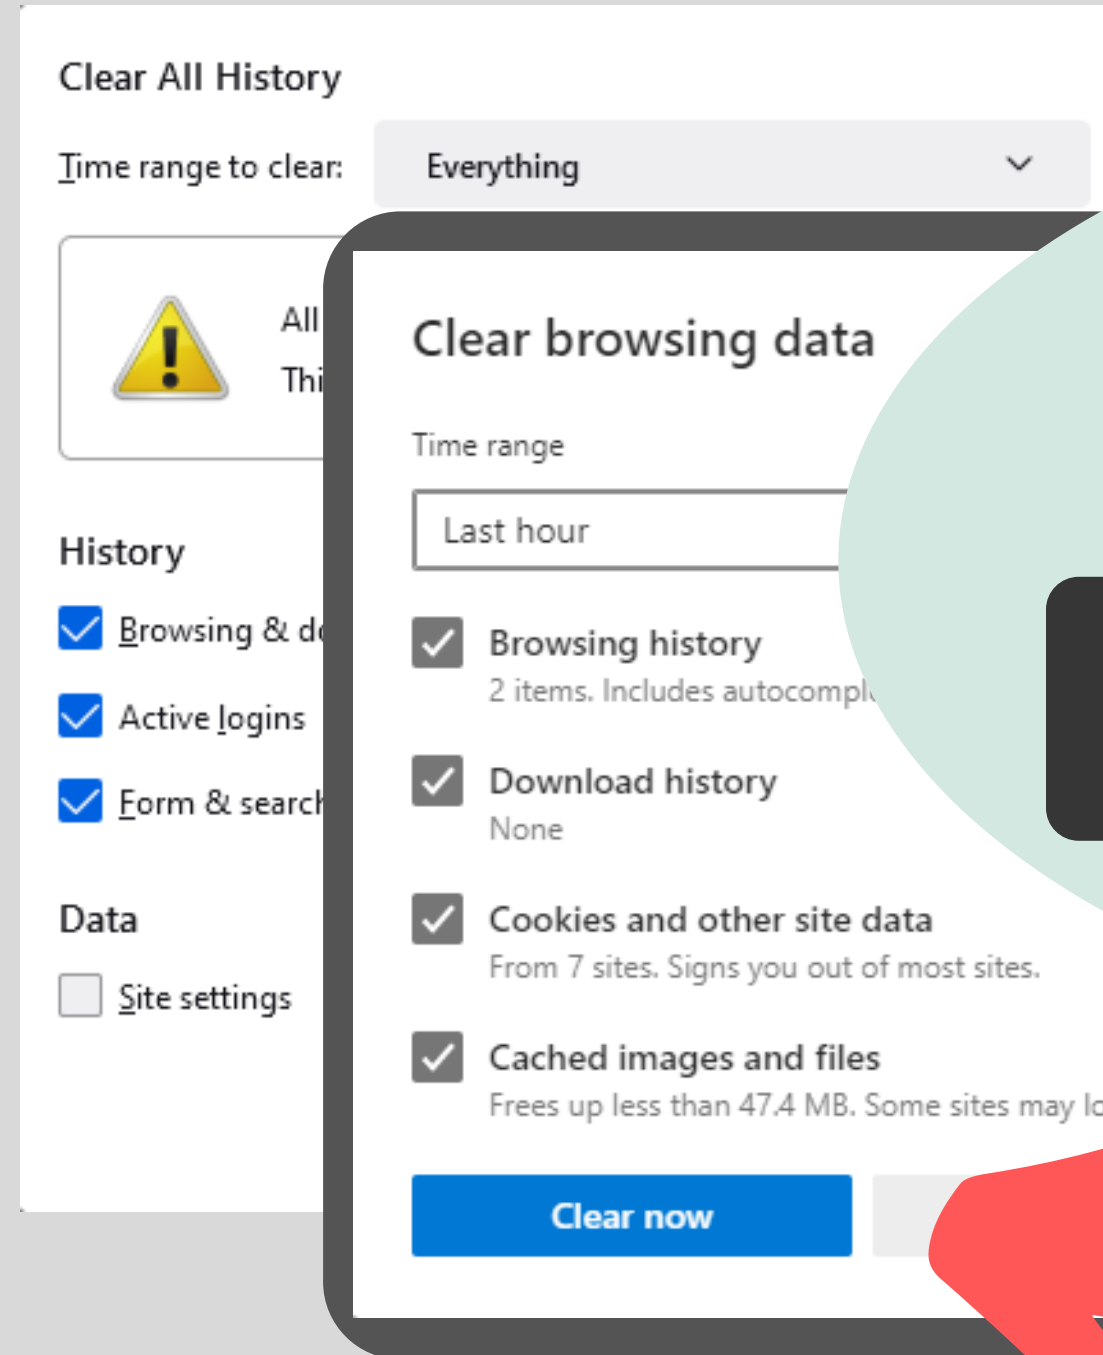

UNIVERSITÄT
ERFURT

Universitätsbibliothek

Shibboleth

Logout

Short cuts for
Chrome, Edge and Firefox

Strg

Entf

Shibboleth does **not allow active logout**, which means you cannot log out of the system yourself. After the session is over, you could delete your private data from the **browsing history**.

The screenshot shows the eduVPN website interface. At the top, there is a navigation bar with the eduVPN logo and the GÉANT logo. Below the navigation bar, there is a large orange banner with the text "Download eduVPN". Underneath, there are tabs for different operating systems: Windows, macOS, Android, iOS, and Linux. The "Windows" tab is selected, and it shows a Windows logo, the text "Download eduVPN for Windows", and a "Download for Windows" button. A yellow callout box with a black arrow points to the URL eduvpn.org/client-apps.