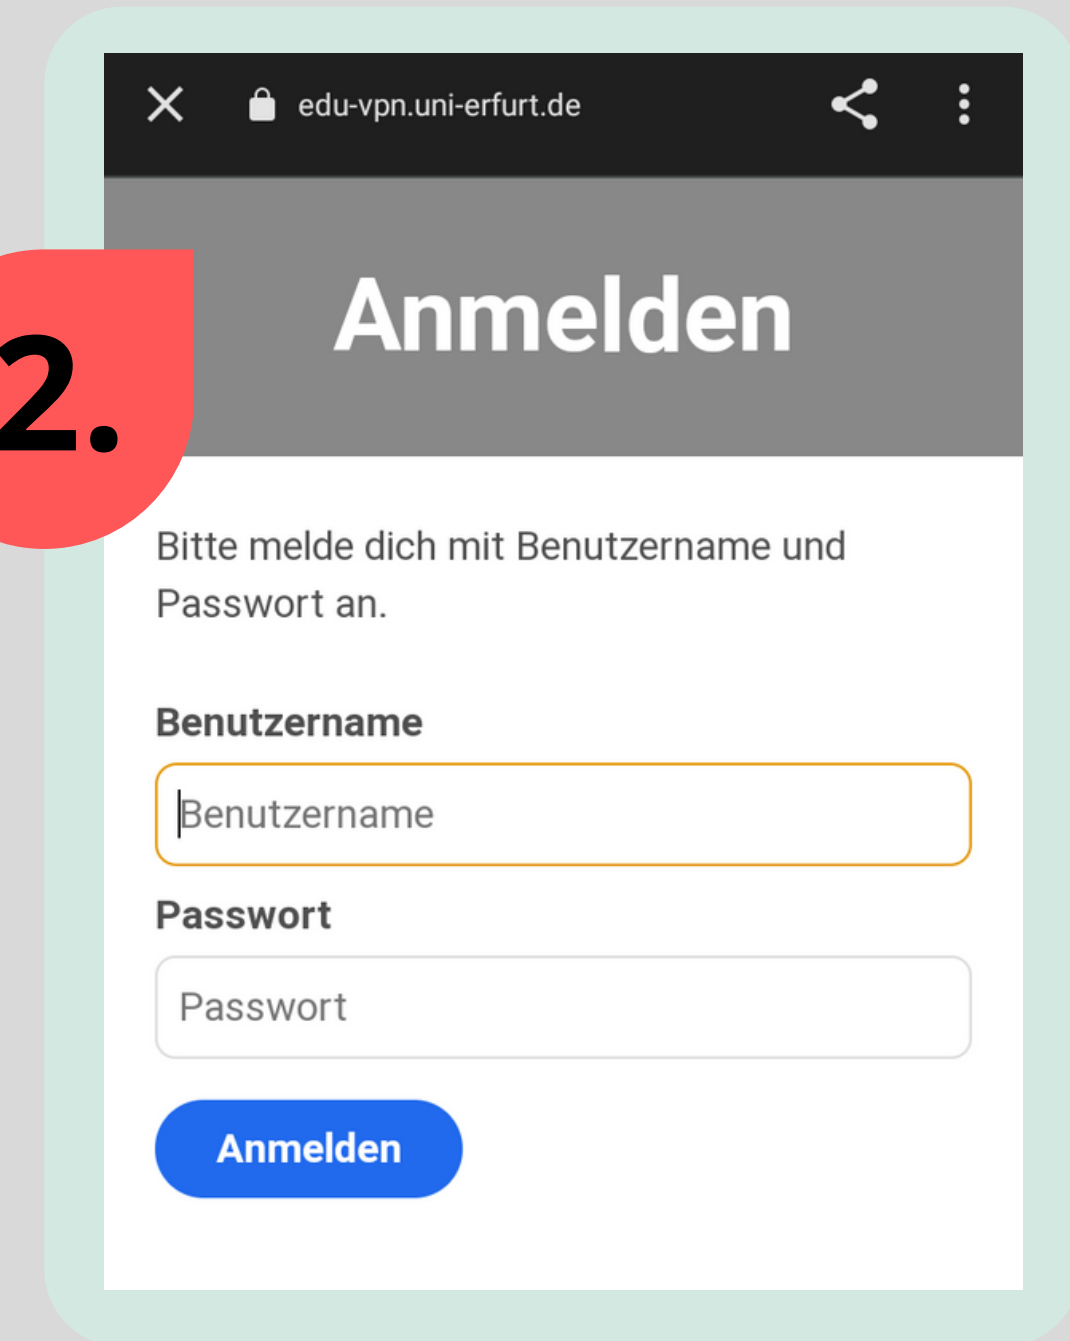

The screenshot shows the eduVPN website interface. At the top, there is a navigation bar with the eduVPN logo and the GÉANT logo. Below the navigation bar, there is a large orange banner with the text "Download eduVPN". Underneath, there are tabs for different operating systems: Windows, macOS, Android, iOS, and Linux. The "Windows" tab is selected, and it shows a Windows logo, the text "Download eduVPN for Windows", and a "Download for Windows" button. A yellow callout box with a black arrow points to the URL eduvpn.org/client-apps.

Download the **client for the eduVPN** from the eduVPN website or from the Play Store/App Store and install it on your device.

**UNIVERSITÄT
ERFURT**

Universitätsbibliothek

VPN

2.

After the installation, start the client, enter **"Erfurt"** in the search and select the **"University of Erfurt/Universität Erfurt"**. Afterwards a browser window opens, which asks for your **university login** (= ELVIS login).

**UNIVERSITÄT
ERFURT**

Universitätsbibliothek

VPN

Now you can **start and end the VPN connection with the slider**.
At the computer select "Zugang Studierende/Mitarbeiter" and then
start eduVPN.

**UNIVERSITÄT
ERFURT**