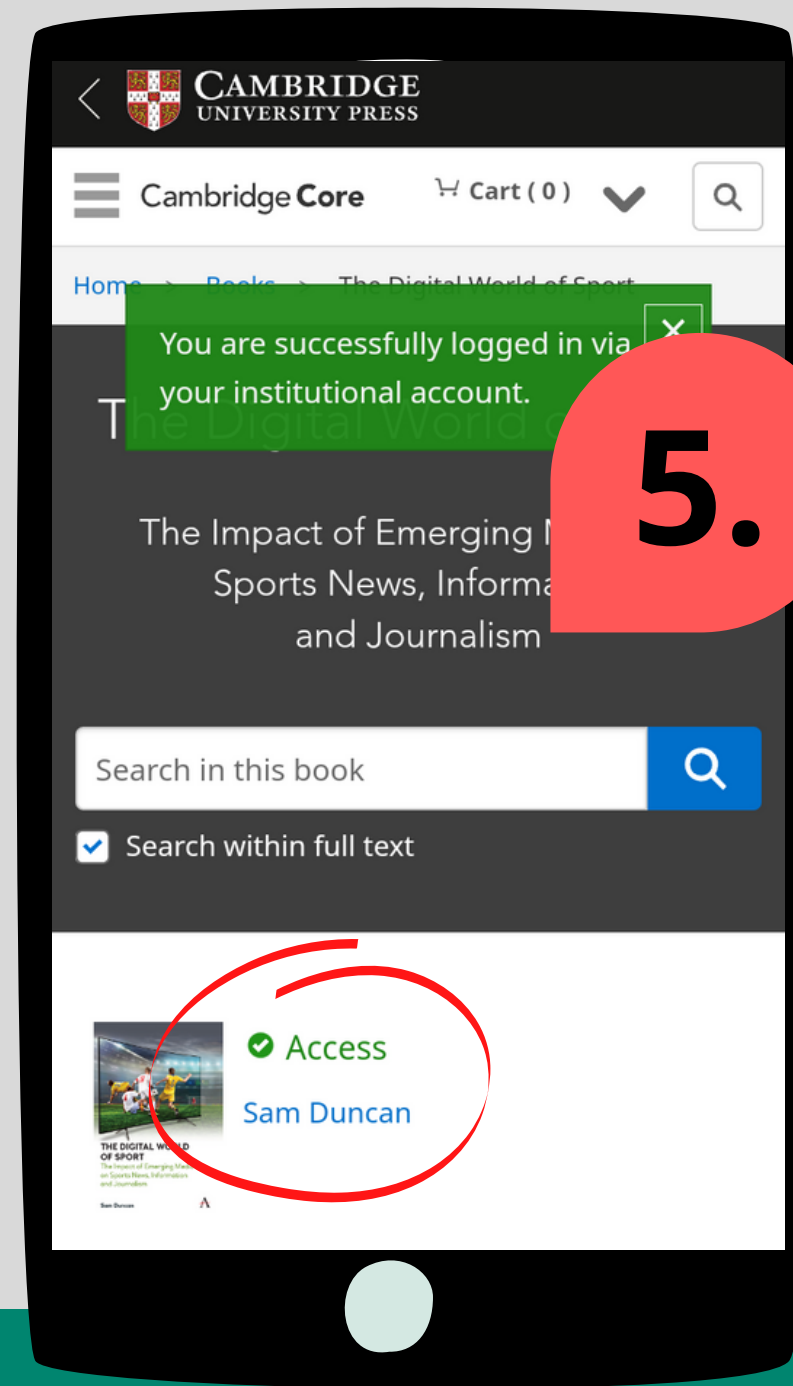

Ablehnen

Akzeptieren

4.

Select the University of Erfurt and log in with your **university login** (= ELVIS-Login). Accept the privacy policy as the last step.

Shibboleth

Access from off-campus enabled

You now have access to the electronic content licensed (= purchased) by the library.

UNIVERSITÄT
ERFURT

Universitätsbibliothek

Shibboleth

Logout

Short cuts for
Chrome, Edge and Firefox

Strg

Entf

Shibboleth does **not allow active logout**, which means you cannot log out of the system yourself. After the session is over, you could delete your private data from the **browsing history**.

The screenshot shows the eduVPN website interface. At the top, there is a navigation bar with the eduVPN logo and the GÉANT logo. Below the navigation bar, there is a large orange banner with the text "Download eduVPN". Underneath, there are tabs for different operating systems: Windows, macOS, Android, iOS, and Linux. The "Windows" tab is selected, and it shows a Windows logo, the text "Download eduVPN for Windows", and a "Download for Windows" button. A yellow callout box with a black arrow points to the URL eduvpn.org/client-apps.