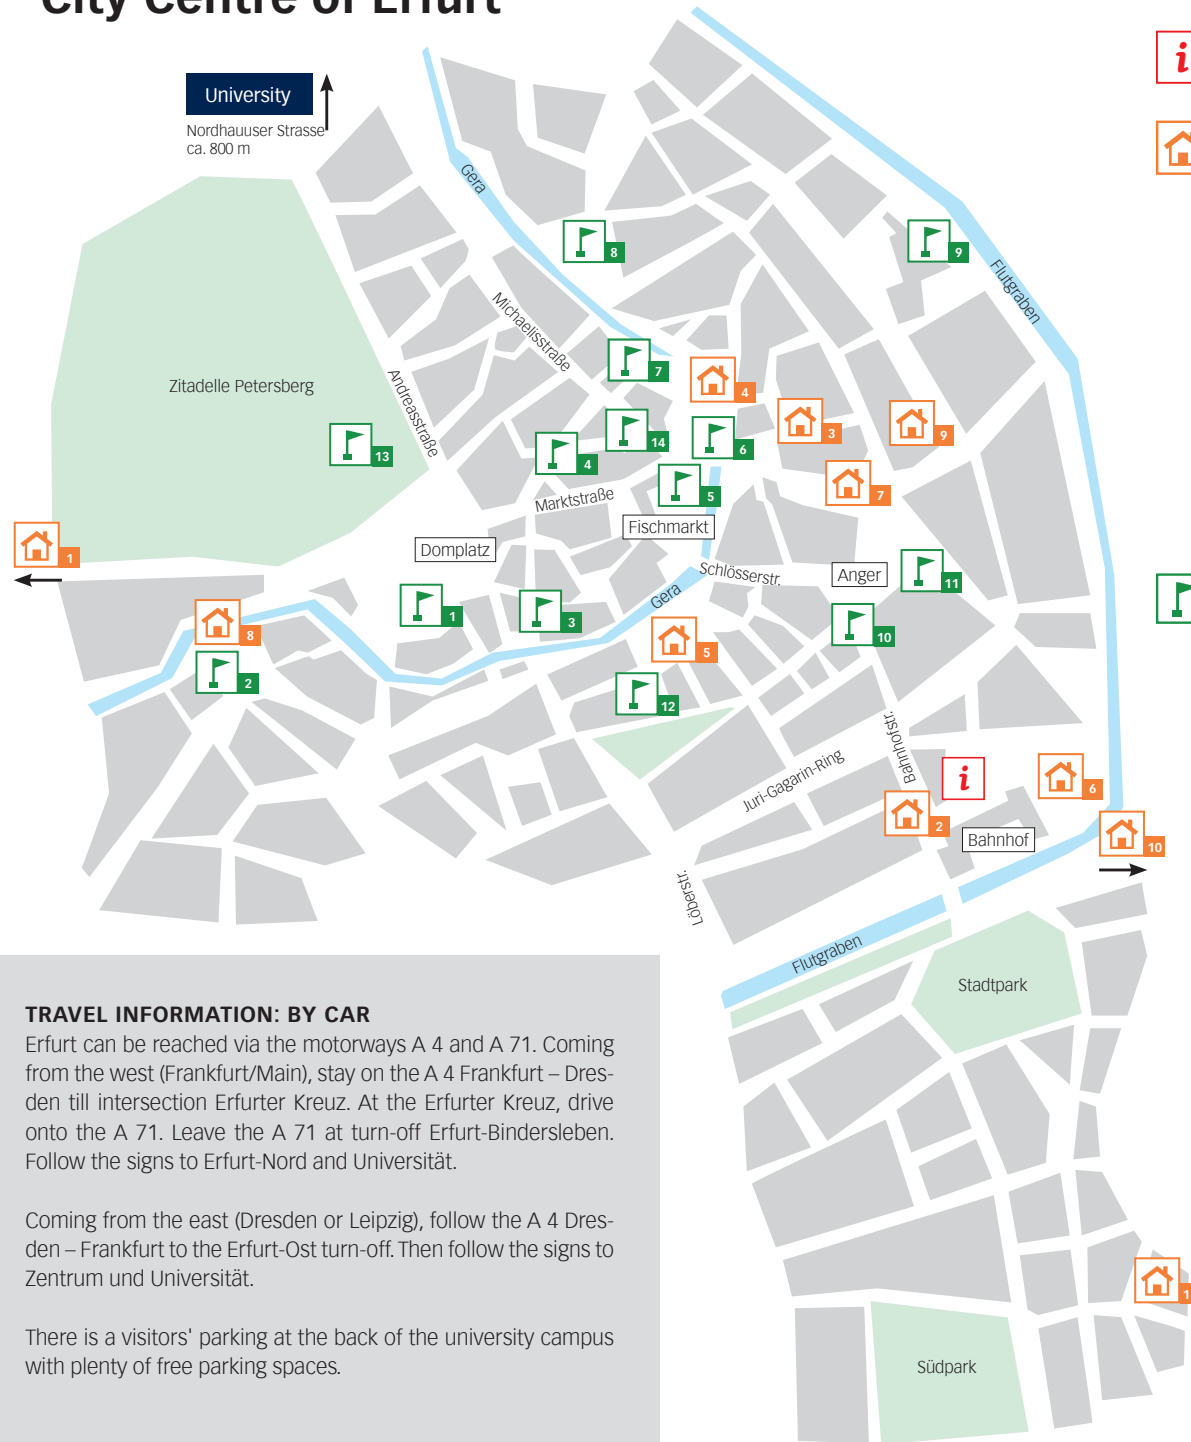

City Centre of Erfurt

-  **Welcome-Point**
-  **Hotels**
 -  Airport Hotel
 -  Best Western Hotel Excelsior, Erfurt
 -  Hotel am Kaisersaal, Erfurt
 -  IBB Hotel Erfurt
 -  IBIS Altstadt Erfurt
 -  Intercity Hotel Erfurt
 -  Mercure Altstadt Hotel
 -  Pullman Erfurt am Dom
 -  Radisson BLU Erfurt
 -  Ramada-Hotel, Erfurt-Linderbach
 -  Victors Residenz Hotel Erfurt
-  **Sehenswürdigkeiten**
 -  Cathedral and St. Severi
 -  Theater
 -  Museum of Natural History
 -  Engelsburg
 -  City Hall
 -  Merchant's Bridge
 -  Collegium Maius (Original University Building)
 -  Monastery of St. Augustine in Erfurt
 -  Thuringian Folkore Museum
 -  Anger Museum
 -  St. Ursula's Nunnery
 -  Governor's Residence (Staatskanzlei)
 -  Citadel Petersberg
 -  Old Synagogue

TRAVEL INFORMATION: BY CAR
 Erfurt can be reached via the motorways A 4 and A 71. Coming from the west (Frankfurt/Main), stay on the A 4 Frankfurt – Dresden till intersection Erfurter Kreuz. At the Erfurter Kreuz, drive onto the A 71. Leave the A 71 at turn-off Erfurt-Bindersleben. Follow the signs to Erfurt-Nord and Universität.

Coming from the east (Dresden or Leipzig), follow the A 4 Dresden – Frankfurt to the Erfurt-Ost turn-off. Then follow the signs to Zentrum und Universität.

There is a visitors' parking at the back of the university campus with plenty of free parking spaces.

Linie 3

Europaplatz

Linie 6

Rieth

University of Erfurt

Linie 4

Theater

Domplatz