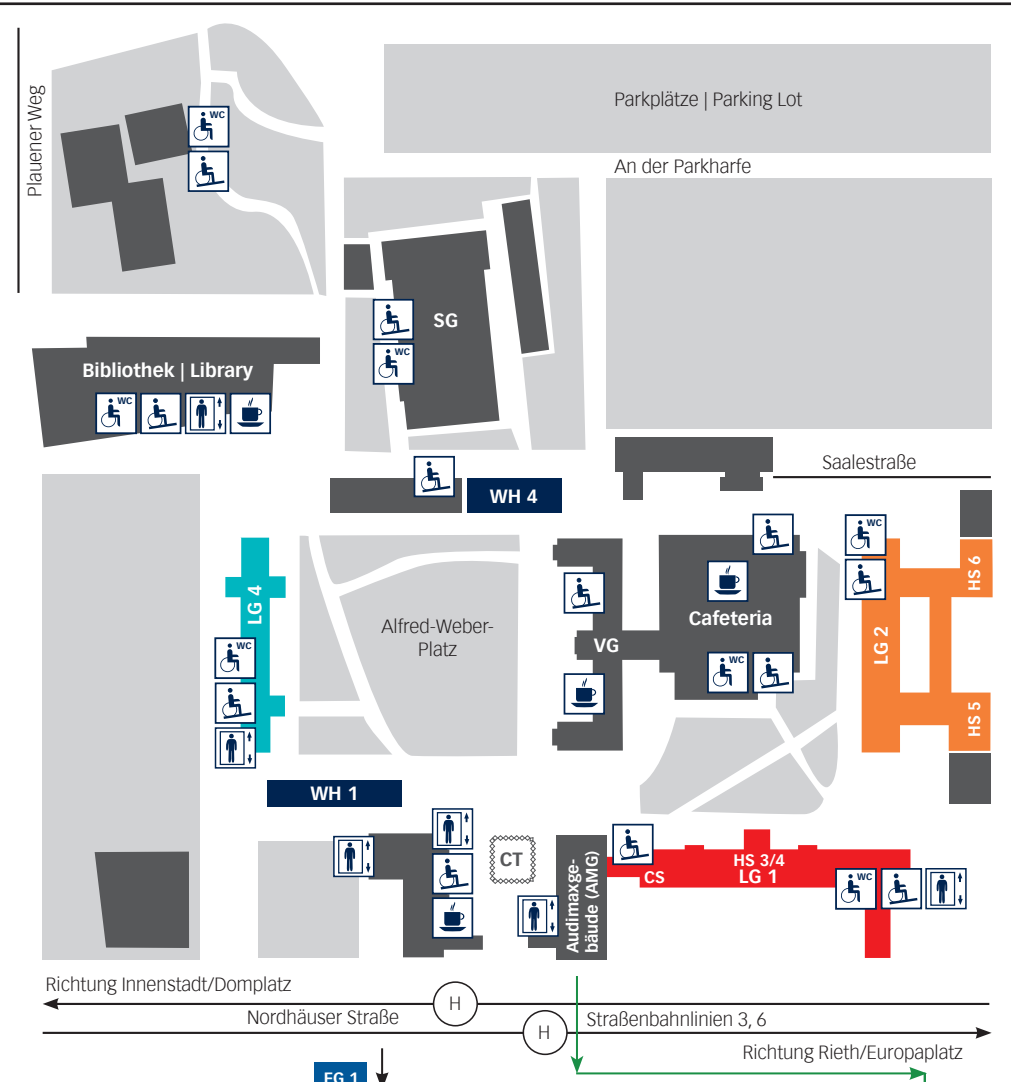

Coming from the east (Dresden or Leipzig), follow the A 4 Dresden – Frankfurt to the Erfurt-Ost turn-off. Then follow the signs to Zentrum und Universität.

There is a visitors' parking at the back of the university campus with plenty of free parking spaces.

Linie 3

Europaplatz

Linie 6

Rieth

University of Erfurt

Linie 4

Theater

Domplatz

Anger

Bahnhof

Legende | Legend

- HS – Hörsaal | Lecture Hall
- LG – Lehrgebäude | Educational Building
- CS – Congress Secretariat
- Wache | Guardhouse – Haupteingang | Front Entrance
- FG – Forschungsgebäude | Research Building
- VG – Verwaltungsgebäude | Administration Building

Behinderten-WC/ Disabled Toilet |
 Lift |
 Rampe/ Ramp |
 Kaffee/Cafe

Helios Lecture Hall |
 Helios main building